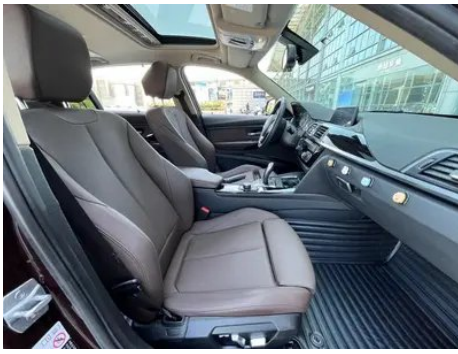

Vehicle Condition

1. Right rear quarter panel, Paint repair, Body panel repair.

Configuration Information

Model Information

Model Name	BMW 3 Series 2018 320Li Fashionable
Launch Date	2017.09

Basic parameters

Vehicle Class	Mid-size car
Energy Type	Gasoline
Maximum Power (kW)	135
Maximum Torque (N·m)	270