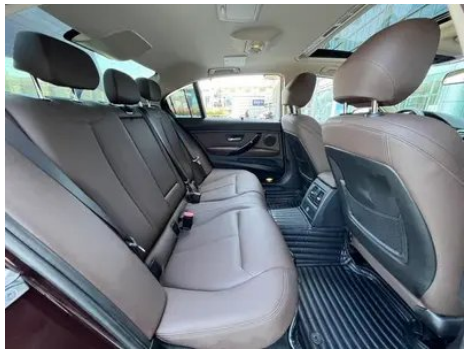

Vehicle Condition

1. Right rear quarter panel, Paint repair, Body panel repair.

Configuration Information

Model Information

Model Name	BMW 3 Series 2018 320Li Fashionable
Launch Date	2017.09

Basic parameters

Vehicle Class	Mid-size car
Energy Type	Gasoline
Maximum Power (kW)	135
Maximum Torque (N·m)	270