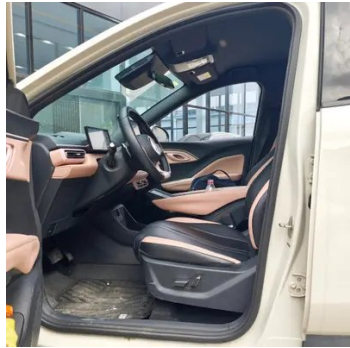

Vehicle Detail Report

BYD Seagull 2025 Smart Driving Version 305KM Free version

Basic Information

Brand	BYD
Mileage	5,000 km
Color	White
First Registration	2025-04-01
Transfer Count	0

Vehicle Images

Vehicle Condition

1. Original metal body panels with factory paint.

Configuration Information

Model Information

Model Name	BYD Seagull 2025 Smart Driving Version 305km Free version
Launch Date	2025.02

Basic parameters

Vehicle Class	Small car
Energy Type	Battery Electric Vehicle (BEV)
Maximum Power (kW)	55
Maximum Torque (N·m)	135
Body Type	Hatchback
Dimensions (L×W×H) (mm)	3780*1715*1540
Official 0-100 km/h Acceleration (s)	-
Top Speed (km/h)	130