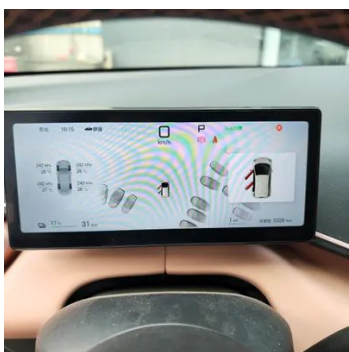

Vehicle Detail Report

BYD Seagull 2025 Smart Driving Version 305KM Free version

Basic Information

Brand	BYD
Mileage	5,000 km
Color	White
First Registration	2025-04-01
Transfer Count	0

Vehicle Images

Vehicle Condition

1. Original metal body panels with factory paint.

Configuration Information

Model Information

Model Name	BYD Seagull 2025 Smart Driving Version 305km Free version
Launch Date	2025.02

Basic parameters

Vehicle Class	Small car
Energy Type	Battery Electric Vehicle (BEV)
Maximum Power (kW)	55
Maximum Torque (N·m)	135
Body Type	Hatchback
Dimensions (L×W×H) (mm)	3780*1715*1540
Official 0-100 km/h Acceleration (s)	-
Top Speed (km/h)	130

In-car charging

Multimedia/charging port	•USB;•Type-C
Number of USB/Type-C ports	• 2 in the front row
Mobile phone wireless charging function	• Front row
USB/Type-C maximum charging power	•60W

"●" = Standard equipment