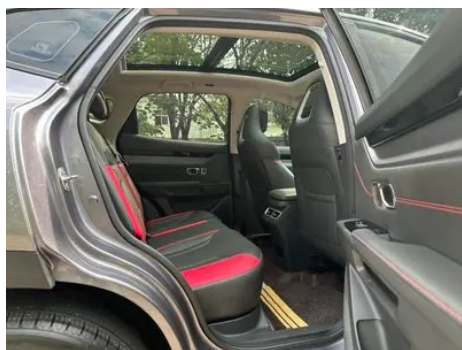

Vehicle Detail Report

Jetour Dasheng 2024 1.5T DCT Longteng Edition PRO

Basic Information

Brand	Jetour
Mileage	12,000 km
Color	Dark gray
First Registration	2024-06-01
Transfer Count	0

Vehicle Images