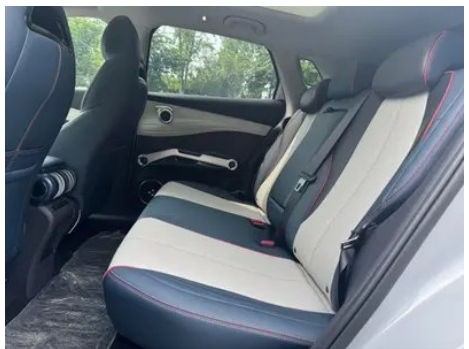

Vehicle Detail Report

BYD Yuan Plus 2022 430KM Premium Trim

Basic Information

Brand	BYD
Mileage	63,000 km
Color	White
First Registration	2023-04-01
Transfer Count	0

Vehicle Images

Vehicle Condition

1. Trunk lid, Body panel repair.