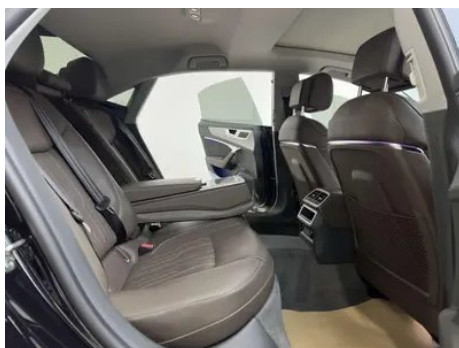

Vehicle Condition

1. Original metal body panels with factory paint.

Configuration Information

Model Information

Model Name	Audi A7L 2022 45 TFSI quattro S-line See far obsidian black suit
Launch Date	2022.01