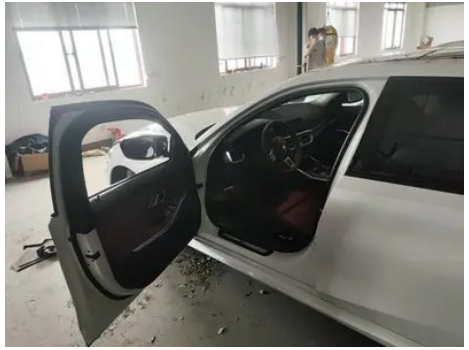

Vehicle Detail Report

BMW 3 Series 2021 325Li M Sports Night Suit

Basic Information

Brand	BMW
Mileage	56,000 km
Color	White
First Registration	2021-01-01
Transfer Count	0

Vehicle Images

Vehicle Condition

1. Original metal body panels with factory paint.