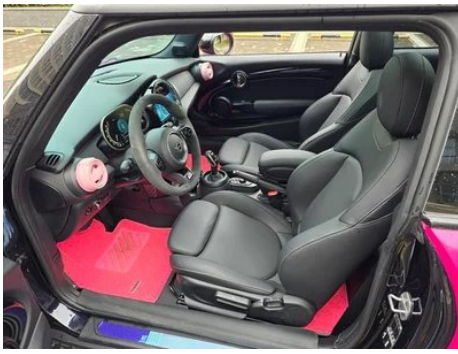

Vehicle Detail Report

MINI 2023 Restyling 1.5T COOPER Artist

Basic Information

Brand	MINI
Mileage	17,000 km
Color	Red
First Registration	2024-03-01
Transfer Count	0

Vehicle Images

Vehicle Condition

1. Inner side of left C-pillar, Scratch. 2. Driver seat rails and frame, Signs of disassembly. 3. Right rear fender, Paint repair, Bodywork repair.