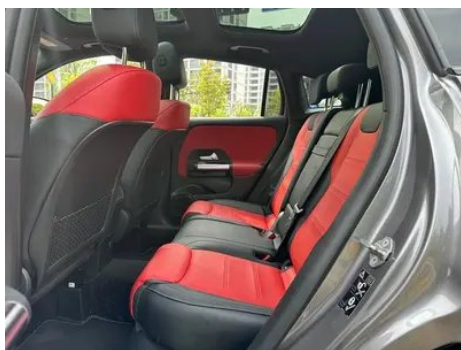

Vehicle Detail Report

Mercedes-Benz GLA AMG 2022 AMG GLA 35 4MATIC

Basic Information

Brand	Mercedes-Benz
Mileage	47,000 km
Color	Dark gray
First Registration	2021-11-01
Transfer Count	1

Vehicle Images