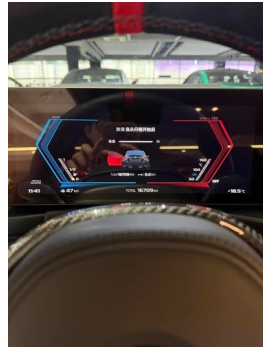

Vehicle Condition

1. Right rear wheel rim, Scrape.

Configuration Information

Model Information

Model Name	BMW M2 2024 M2
Launch Date	2024.08

Basic parameters

Vehicle Class	Sports car
Energy Type	Gasoline
Maximum Power (kW)	353
Maximum Torque (N·m)	600
Transmission	8-gear manual integration
Body Type	Hardtop Sports Car
Engine	3.0T 480 horsepower L6
Dimensions (L×W×H) (mm)	4580*1887*1409
Official 0-100 km/h Acceleration (s)	4
Top Speed (km/h)	250
Curb Weight (kg)	1735
Maximum Gross Weight (kg)	2155
WLTP Combined Fuel Consumption (L/100km)	9.8

engine