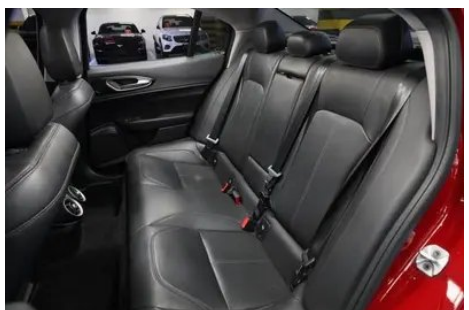

Vehicle Detail Report

Alfa Romeo Giulia 2017 2.0T 200HP Luxury Edition

Basic Information

Brand	Alfa Romeo
Mileage	104,000 km
Color	Red
First Registration	2017-08-01
Transfer Count	1

Vehicle Images

Vehicle Condition