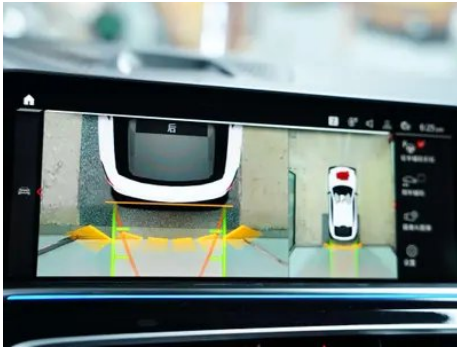

Vehicle Detail Report

BMW X6 M 2021 X6 M

Basic Information

Brand	BMW
Mileage	25,600 km
Color	White
First Registration	2022-06-01
Transfer Count	1

Vehicle Images

Vehicle Condition

1. Driver's seat rails and frame, Signs of removal. 2. Front passenger seat rails and frame, Signs of removal.