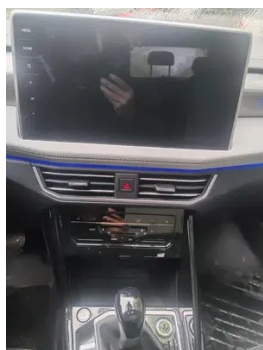

Vehicle Detail Report

BMW 5 Series 2020 530Li Leading Type Luxury Set

Basic Information

Brand	BMW
Mileage	76,000 km
Color	Black
First Registration	2020-04-01
Transfer Count	1

Vehicle Images