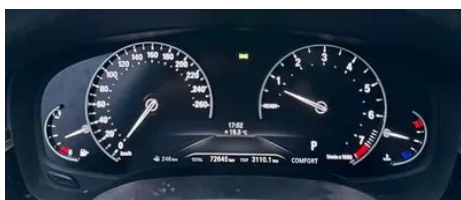

Vehicle Detail Report

BMW 5 Series 2018 528Li Listing Special Edition

Basic Information

Brand	BMW
Mileage	72,000 km
Color	Other
First Registration	2017-08-01
Transfer Count	0

Vehicle Images

Vehicle Condition