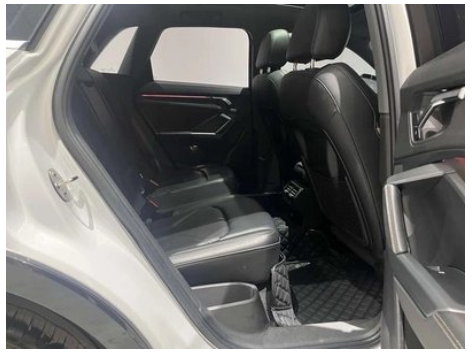

Vehicle Condition

1. Original metal panels and factory paint.

Configuration Information

Model Information

Model Name	Q3 2024 35 TFSI Stylish & Elegant Model