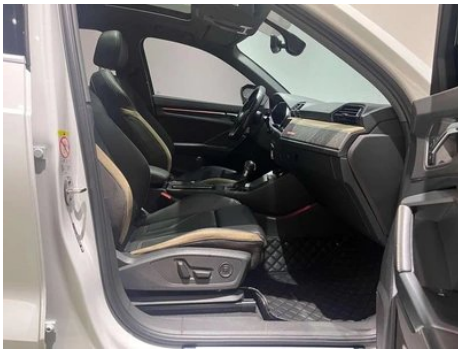

Vehicle Condition

1. Original metal panels and factory paint.

Configuration Information

Model Information

Model Name	Q3 2024 35 TFSI Stylish & Elegant Model