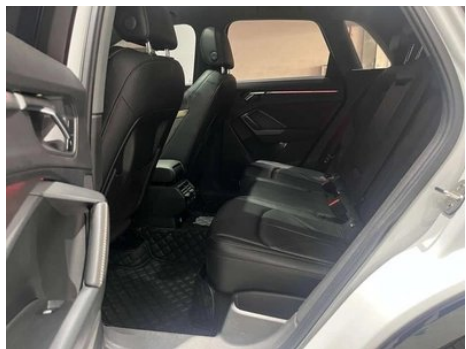

Vehicle Detail Report

Audi Q3 2024 35 TFSI Fashion and Elegant

Basic Information

Brand	Audi
Mileage	62,000 km
Color	White
First Registration	2023-09-01
Transfer Count	1

Vehicle Images