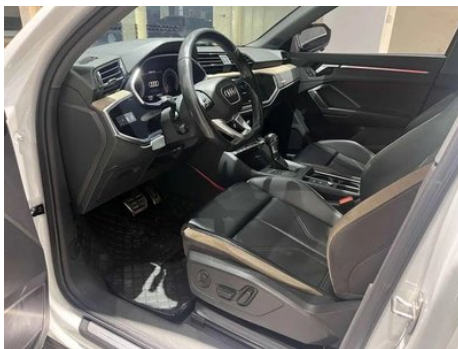

Vehicle Detail Report

Audi Q3 2024 35 TFSI Fashion and Elegant

Basic Information

Brand	Audi
Mileage	62,000 km
Color	White
First Registration	2023-09-01
Transfer Count	1

Vehicle Images

Vehicle Condition

1. Original metal panels and factory paint.