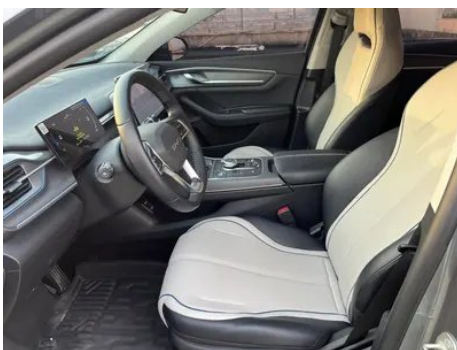

Vehicle Detail Report

BYD Destroyer 05 2024 Glory Edition DM-i
55KM Luxury type

Basic Information

Brand	BYD
Mileage	12,000 km
Color	Dark gray
First Registration	2024-04-01
Transfer Count	0

Vehicle Images

Vehicle Condition