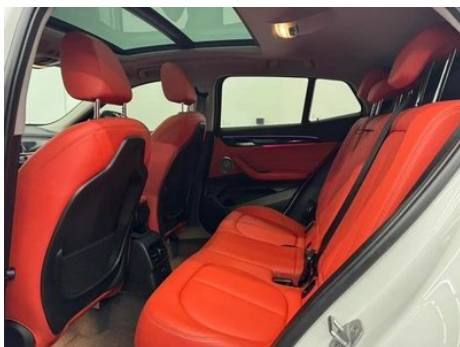

Vehicle Detail Report

BMW X2 2021 sDrive25i M Sports suit

Basic Information

Brand	BMW
Mileage	76,000 km
Color	White
First Registration	2021-06-01
Transfer Count	0

Vehicle Images

Vehicle Condition

1. Original metal body panels with factory paint.