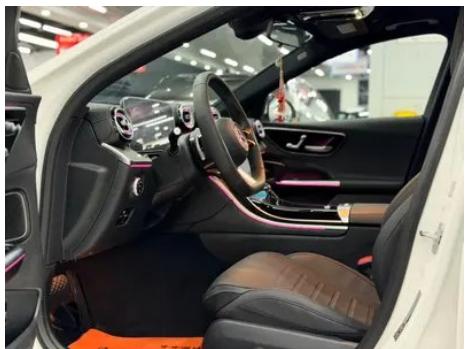

Vehicle Detail Report

Mercedes-Benz C-Class 2024 C 350 eL

Basic Information

Brand	Mercedes-Benz
Mileage	10,000 km
Color	White
First Registration	2024-06-01
Transfer Count	0

Vehicle Images

Vehicle Condition