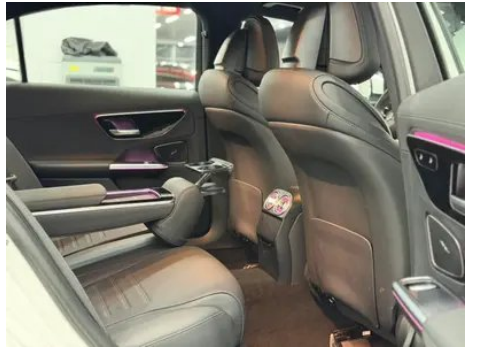

Vehicle Detail Report

Mercedes-Benz C-Class 2024 C 350 eL

Basic Information

Brand	Mercedes-Benz
Mileage	10,000 km
Color	White
First Registration	2024-06-01
Transfer Count	0

Vehicle Images

Vehicle Condition