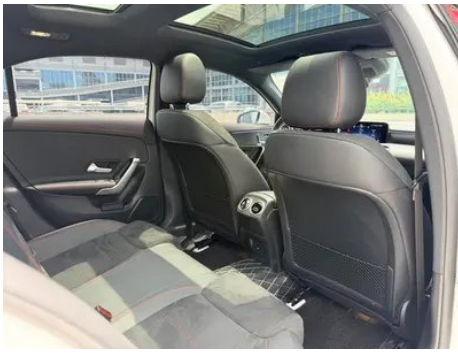

Vehicle Condition

1. Inner side of left B-pillar, Scratch. 2. Driver's seat rails and frame, Signs of removal.

Configuration Information

Model Information

Model Name	Mercedes-Benz A-Class 2025 A 200 L Fashionable
Launch Date	2024.07

Basic parameters

Vehicle Class	compact car
Energy Type	Gasoline
Maximum Power (kW)	120