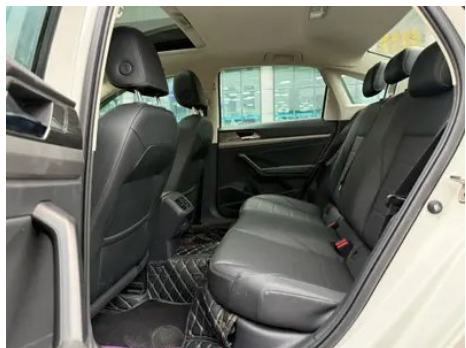

Vehicle Detail Report

Volkswagen Lavida 2021 1.5L Automatic Comfort Version

Basic Information

Brand	Volkswagen
Mileage	49,000 km
Color	White
First Registration	2021-05-01
Transfer Count	0

Vehicle Images