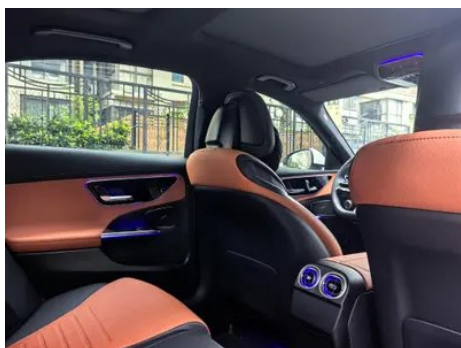

Vehicle Detail Report

Mercedes-Benz C-Class 2025 C 260 L Sports version

Basic Information

Brand	Mercedes-Benz
Mileage	3,000 km
Color	White
First Registration	2025-09-01
Transfer Count	0

Vehicle Images