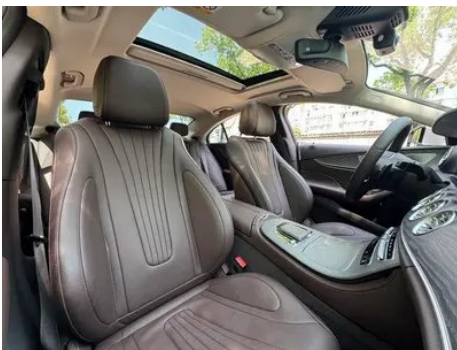

Vehicle Condition

1. Inner side of left C-pillar, Dent, Non-accident-related deformation.

Configuration Information

Model Information

Model Name	Mercedes-Benz CLS 2021 CLS 300 Dynamic