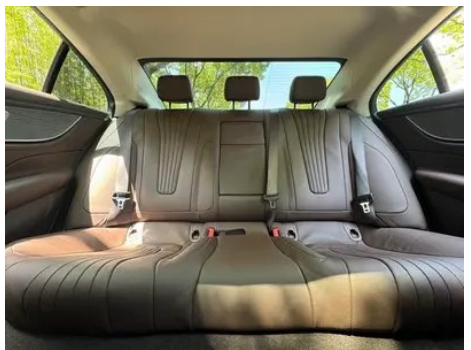

Vehicle Condition

1. Inner side of left C-pillar, Dent, Non-accident-related deformation.

Configuration Information

Model Information

Model Name	Mercedes-Benz CLS 2021 CLS 300 Dynamic