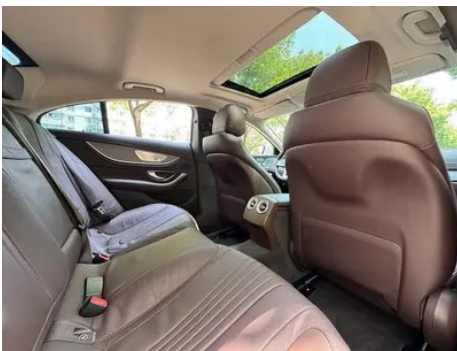

Vehicle Condition

1. Inner side of left C-pillar, Dent, Non-accident-related deformation.

Configuration Information

Model Information

Model Name	Mercedes-Benz CLS 2021 CLS 300 Dynamic