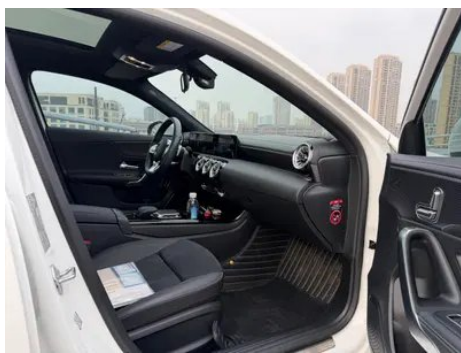

Vehicle Condition

1. Left rocker panel exterior trim, Scratch damage. 2. Right rocker panel exterior trim, Scratch damage.

Configuration Information

Model Information

Model Information (continued)

Model Name	Mercedes-Benz A-Class 2022 A 200 L Sports sedan fashion model
Launch Date	2021.10