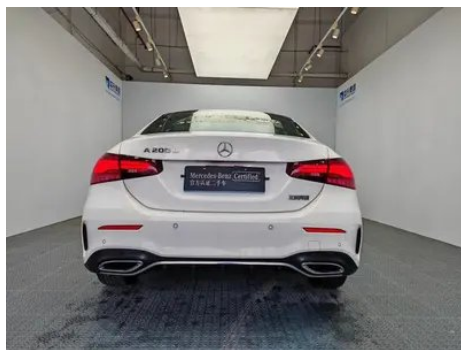

Vehicle Detail Report

Mercedes-Benz A-Class 2023 A 200 L Sport Sedan Fashion Edition

Basic Information

Brand	Mercedes-Benz
Mileage	32,900 km
Color	White
First Registration	2023-12-01
Transfer Count	0

Vehicle Images

Vehicle Condition

1. Front bumper, Paint chip, Scrape. 2. Rear bumper, Paint chip, Scrape. 3. Left front door, Scratch. 4. Right front door, Scratch. 5. Right rear quarter panel, Scratch.

Configuration Information