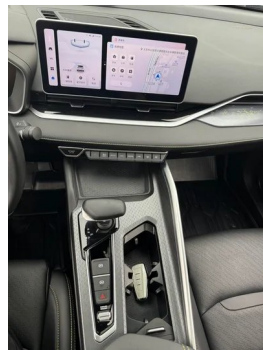

Vehicle Condition

1. Original metal body panels with factory paint.

Configuration Information

Model Information

Model Name	Geely Auto Xingrui 2023 1.5TD soaring version