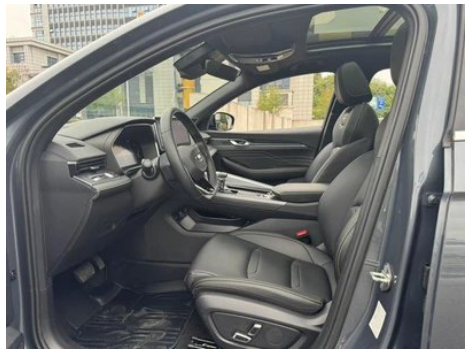

Vehicle Condition

1. Original metal body panels with factory paint.

Configuration Information

Model Information

Model Name	Geely Auto Xingrui 2023 1.5TD soaring version