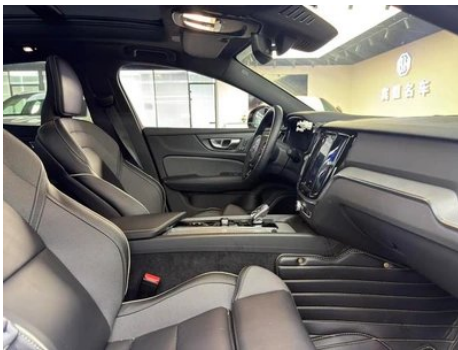

Vehicle Condition

1. Original metal panels and factory paint.

Configuration Information

Model Information

Model Name	Volvo S60 2023 B4 Zhiyuan Sports Edition
Launch Date	2022.06

Basic parameters

Vehicle Class	Mid-size car
Energy Type	Gasoline + 48V Mild Hybrid System
Maximum Power (kW)	145
Maximum Torque (N·m)	300