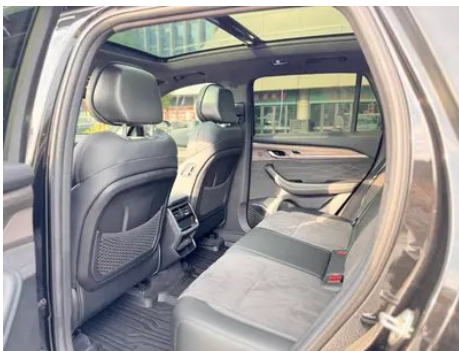

Vehicle Images

Vehicle Condition

1. Original metal body panels with factory paint.

Configuration Information

Model Information

Model Name	Geely Monjaro 2025 Oriental Yao 2.0TD Automatic SisStar Edition
Launch Date	2024.10