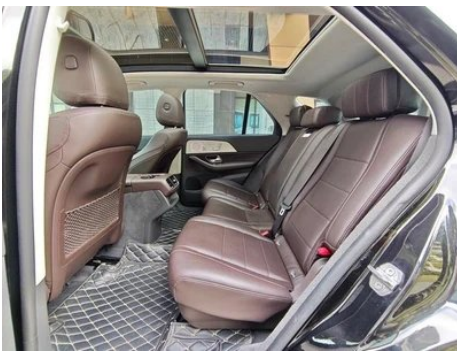

Vehicle Images

Vehicle Condition

1. Original metal panels and factory paint.

Configuration Information

Model Information

Model Name	Mercedes-Benz GLE 2020 Restyling GLE 450 4MATIC Dynamic
Launch Date	2019.11