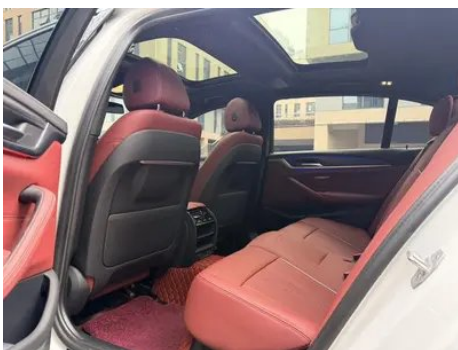

Vehicle Detail Report

BMW 5 Series 2021 Restyling 530Li Leading Type M Sports suit

Basic Information

Brand	BMW
Mileage	100,000 km
Color	White
First Registration	2021-04-01
Transfer Count	1

Vehicle Images