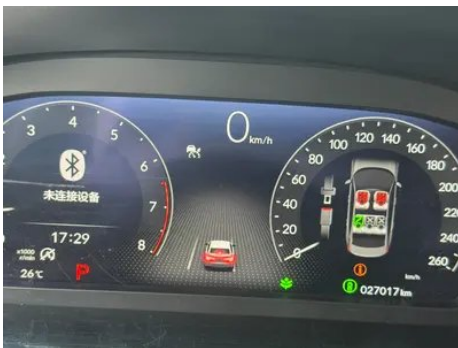

Vehicle Detail Report

Honda Civic 2022 240TURBO CVT Dynamic Edition

Basic Information

Brand	Honda
Mileage	27,000 km
Color	White
First Registration	2022-11-01
Transfer Count	0

Vehicle Images

Vehicle Condition