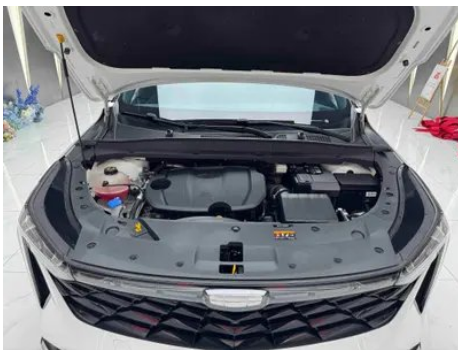

Vehicle Detail Report

Geely Boyue 2023 Boyue COOL 1.5T Smart

Basic Information

Brand	Geely
Mileage	37,000 km
Color	White
First Registration	2023-06-01
Transfer Count	1

Vehicle Images

Vehicle Condition

1. Inner side of left C-pillar, Deformation. 2. Driver's seat rails and frame, Signs of removal. 3. Front passenger seat rails and frame, Signs of removal.