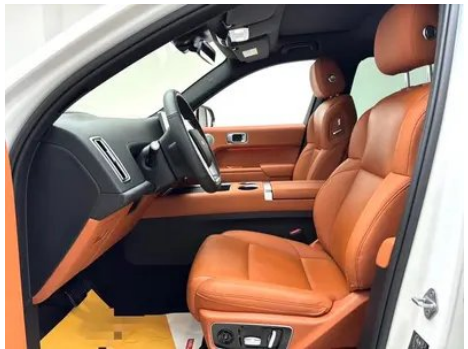

Vehicle Detail Report

Li Auto L7 2023 Pro version

Basic Information

Brand	Li Auto
Mileage	80,000 km
Color	White
First Registration	2024-01-01
Transfer Count	0

Vehicle Images