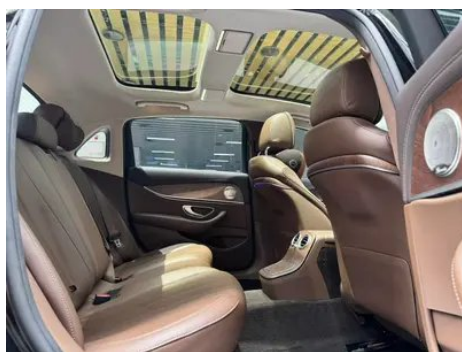

Vehicle Condition

1. Original metal body panels with factory paint.

Configuration Information

Model Information

Model Name	Mercedes-Benz E-Class 2023 E 300 L Fashionable
Launch Date	2022.09

Basic parameters