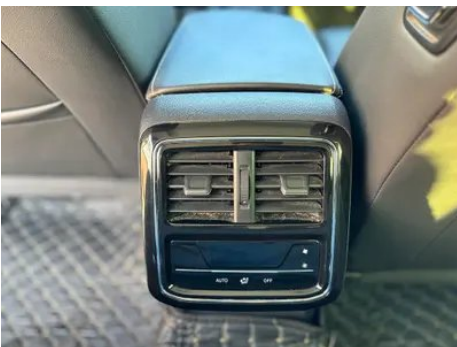

Vehicle Condition

1. Right rear quarter panel, Paint repair.

Configuration Information

Model Information

Model Name	Volkswagen Passat 2023 330TSI Star Elite Edition