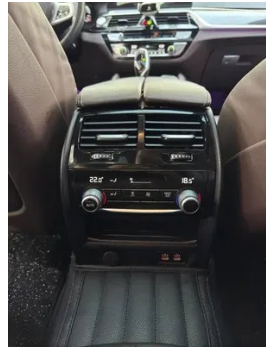

Vehicle Detail Report

BMW 5 Series 2022 540i Fashion Edition M Sports suit

Basic Information

Brand	BMW
Mileage	67,000 km
Color	Dark gray
First Registration	2022-04-01
Transfer Count	0

Vehicle Images

Vehicle Condition