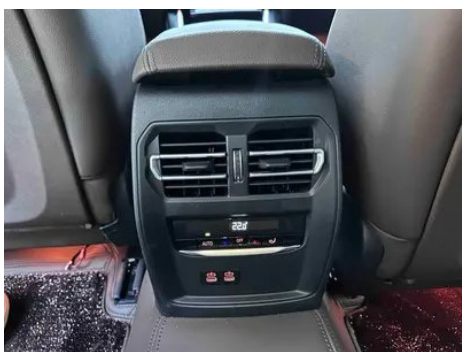

Vehicle Detail Report

BMW 3 Series 2023 320Li M Sports suit

Basic Information

Brand	BMW
Mileage	17,000 km
Color	White
First Registration	2023-09-01
Transfer Count	0

Vehicle Images

Vehicle Condition

1. Dashboard, Scratch damage. 2. Driver's seat rails and frame, Signs of removal. 3. Front passenger seat rails and frame, Signs of removal. 4. Headliner, Soiling. 5. Front bumper, Scrape. 6. Left rear quarter panel, Deformation. 7. Right front door interior trim panel, Scratch. 8. Headliner, Soiling. 9. Dashboard, Scratch damage.