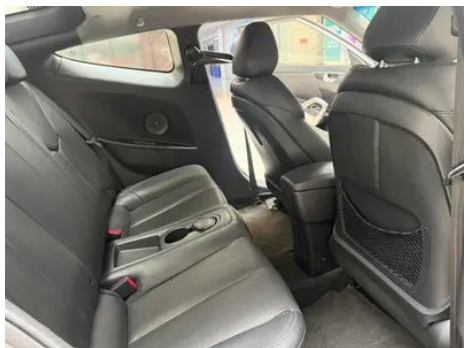

Vehicle Detail Report

Hyundai Veloster 2015 1.6T Auto Premium Edition

Basic Information

Brand	Hyundai
Mileage	140,000 km
Color	Dark gray
First Registration	2015-04-01
Transfer Count	3

Vehicle Images

Vehicle Condition