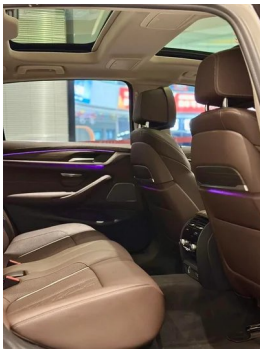

Vehicle Condition

1. Right rocker panel, Scratch damage. 2. Left rear quarter panel, Paint chip, Scratch. 3. Right rear quarter panel, Scratch, Deformation.

Configuration Information

Model Information

Model Name	BMW 5 Series 2021 530Li Premium Class Luxury Set
Launch Date	2020.09

Basic parameters

Vehicle Class	Mid-size and large cars
Energy Type	Gasoline
Maximum Power (kW)	185
Maximum Torque (N·m)	350
Transmission	8-gear manual integration
Body Type	Sedan
Engine	2.0L 252 hp L4
Dimensions (L×W×H) (mm)	5106*1868*1500
Official 0-100 km/h Acceleration (s)	6.9
Top Speed (km/h)	250
Curb Weight (kg)	-
Maximum Gross Weight (kg)	-
NEDC Combined Fuel Consumption (L/100km)	6.7