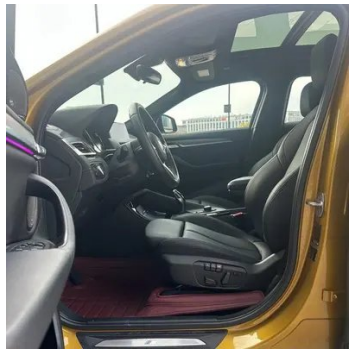

Vehicle Detail Report

BMW X2 2019 sDrive25i Premium Class M Off-road suit Country VI

Basic Information

Brand	BMW
Mileage	41,000 km
Color	Champagne color
First Registration	2019-04-01
Transfer Count	1

Vehicle Images

Vehicle Condition

1. Original metal body panels with factory paint.

Configuration Information

Model Information

Model Name	BMW X2 (Imported) 2019 sDrive25i Exclusive M Off-road Suit Country VI
Launch Date	2018.08