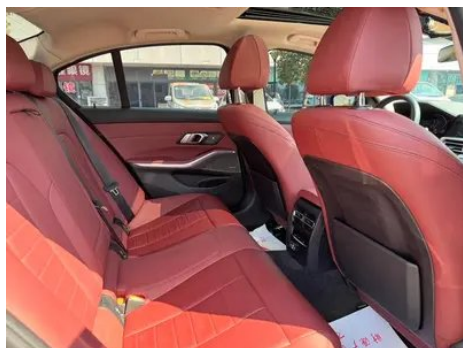

Vehicle Detail Report

BMW 3 Series 2020 330i M Sports Night Suit

Basic Information

Brand	BMW
Mileage	71,000 km
Color	Black
First Registration	2021-01-01
Transfer Count	2

Vehicle Images

Vehicle Condition

1. Inner side of left C-pillar, Scratch. 2. Right rear quarter panel, Scratch.