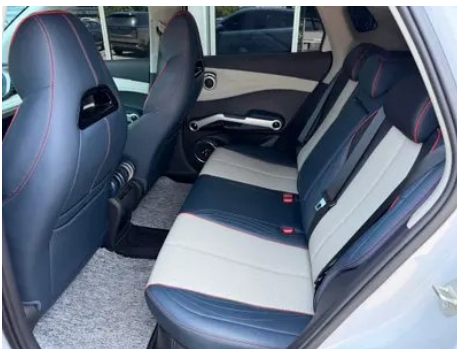

Vehicle Detail Report

BYD Yuan Plus 2022 510KM Honor type

Basic Information

Brand	BYD
Mileage	57,700 km
Color	White
First Registration	2022-10-01
Transfer Count	0

Vehicle Images

Vehicle Condition

1. Original metal body panels with factory paint.