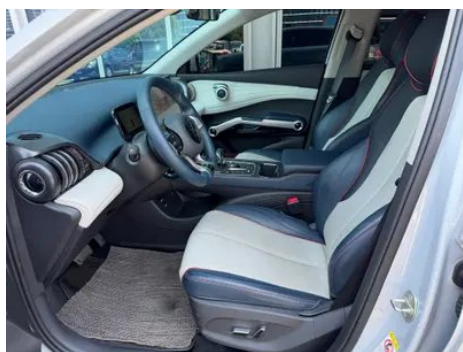

Vehicle Detail Report

BYD Yuan Plus 2022 510KM Honor type

Basic Information

Brand	BYD
Mileage	57,700 km
Color	White
First Registration	2022-10-01
Transfer Count	0

Vehicle Images

Vehicle Condition

1. Original metal body panels with factory paint.