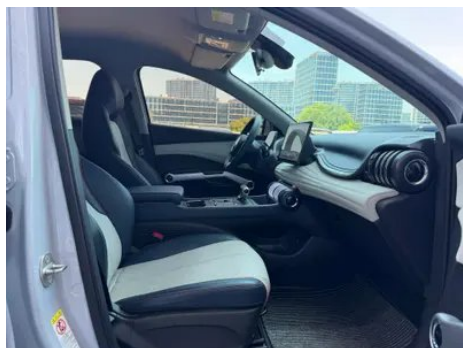

Vehicle Detail Report

BYD Yuan Plus 2022 510KM Honor type

Basic Information

Brand	BYD
Mileage	57,700 km
Color	White
First Registration	2022-10-01
Transfer Count	0

Vehicle Images

Vehicle Condition

1. Original metal body panels with factory paint.