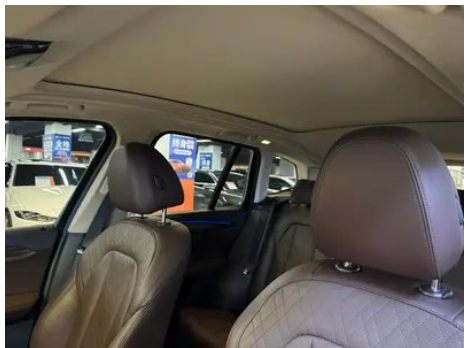

Vehicle Detail Report

BMW X3 2022 xDrive30i Leading Type M
Obsidian Night Suit

Basic Information

Brand	BMW
Mileage	71,000 km
Color	Black
First Registration	2023-01-01
Transfer Count	0

Vehicle Images