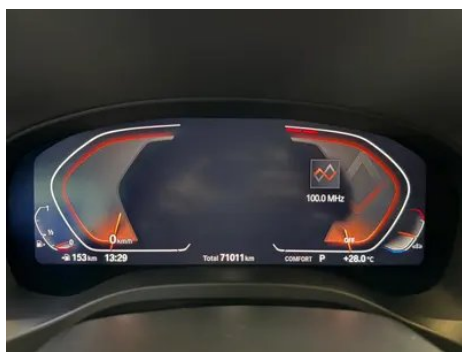

Vehicle Detail Report

BMW X3 2022 xDrive30i Leading Type M
Obsidian Night Suit

Basic Information

Brand	BMW
Mileage	71,000 km
Color	Black
First Registration	2023-01-01
Transfer Count	0

Vehicle Images

Vehicle Condition