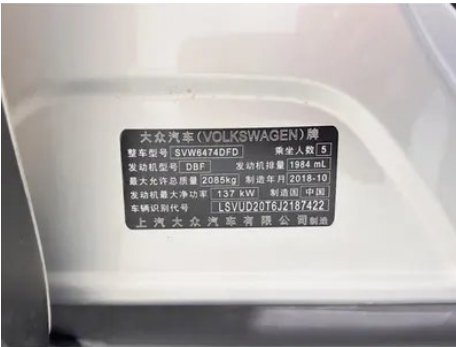

Vehicle Detail Report

Volkswagen Tiguan L 2018 Restyling 330TSI
Automatic two-wheel drive comfort version

Basic Information

Brand	Volkswagen
Mileage	62,200 km
Color	Silver-gray
First Registration	2018-10-01
Transfer Count	1

Vehicle Images

Vehicle Condition

1. Inner side of left C-pillar, Dent.
2. Spare wheel well, Water stains.
3. Headliner, Soiling.
4. Right rear quarter panel, Scratch, Scrape, Deformation.
5. Driver's seat, Wear.
6. Headliner, Soiling.