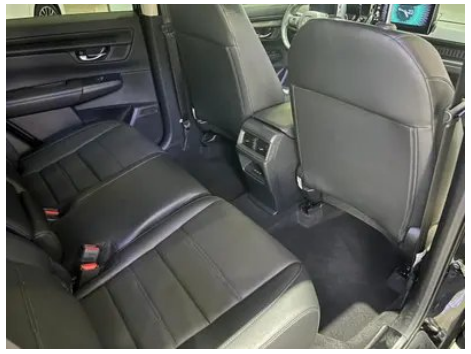

Vehicle Detail Report

Honda CR-V 2024 240TURBO CVT Two-wheel drive Shang 5 Seat plate

Basic Information

Brand	Honda
Mileage	39,000 km
Color	Black
First Registration	2024-03-01
Transfer Count	0

Vehicle Images

Vehicle Condition

1. Inner side of left C-pillar, Scratch. 2. Inner side of right C-pillar, Scratch. 3. Driver's seat rails and frame, Signs of removal. 4. Front passenger seat rails and frame, Signs of removal. 5. Left rear quarter panel, Deformation. 6. Right rear quarter panel, Deformation.