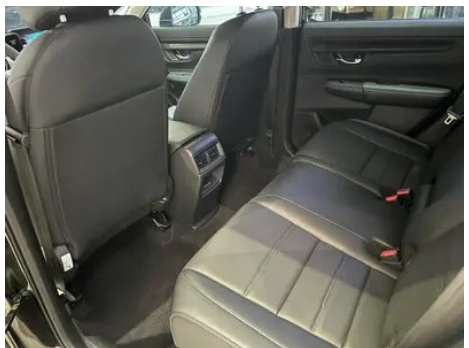

Vehicle Detail Report

Honda CR-V 2024 240TURBO CVT Two-wheel drive Shang 5 Seat plate

Basic Information

Brand	Honda
Mileage	39,000 km
Color	Black
First Registration	2024-03-01
Transfer Count	0

Vehicle Images

Vehicle Condition

1. Inner side of left C-pillar, Scratch. 2. Inner side of right C-pillar, Scratch. 3. Driver's seat rails and frame, Signs of removal. 4. Front passenger seat rails and frame, Signs of removal. 5. Left rear quarter panel, Deformation. 6. Right rear quarter panel, Deformation.