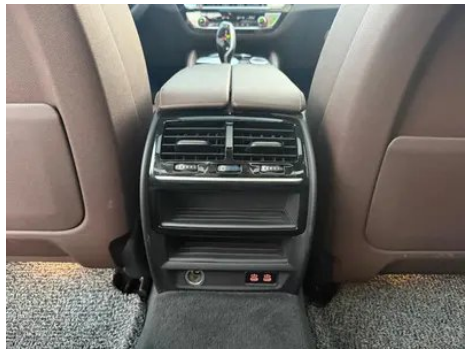

Vehicle Condition

1. Right rear quarter panel, Paint repair, Body panel repair.

Configuration Information

Model Information

Model Name	BMW 5 Series 2022 Restyling 530Li Leading Type Luxury Set
Launch Date	2021.10

Basic parameters

Vehicle Class	Mid-size and large cars
Energy Type	Gasoline
Maximum Power (kW)	185
Maximum Torque (N·m)	350
Transmission	8-gear manual integration
Body Type	Sedan
Engine	2.0L 252 hp L4
Dimensions (L×W×H) (mm)	5106*1868*1500
Official 0-100 km/h Acceleration (s)	6.9
Top Speed (km/h)	250
Curb Weight (kg)	1710
Maximum Gross Weight (kg)	2260
NEDC Combined Fuel Consumption (L/100km)	6.7
WLTP Combined Fuel Consumption (L/100km)	7.4

engine

Engine Model	B48B20D
Displacement (mL)	1998
Displacement (L)	2.0
Induction Type	Turbocharging