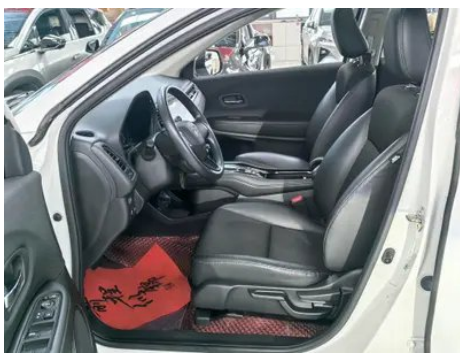

Vehicle Detail Report

Honda Vezel 2019 1.5L CVT pioneer type China
V

Basic Information

Brand	Honda
Mileage	66,900 km
Color	White
First Registration	2019-12-01
Transfer Count	0

Vehicle Images

Vehicle Condition

1. Inner side of left B-pillar, Dent, Non-accident-related deformation. 2. Spare wheel well, Soiling. 3. Driver's seat rails and frame, Signs of removal.

Configuration Information

Model Information

Model Name	Honda Vezel 2019 1.5L CVT Pioneer Edition China V
Launch Date	2019.06