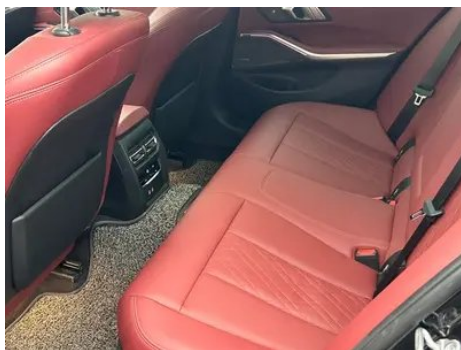

Vehicle Detail Report

BMW 3 Series 2022 Restyling 325i M Sports Night Suit

Basic Information

Brand	BMW
Mileage	33,000 km
Color	Black
First Registration	2022-03-01
Transfer Count	0

Vehicle Images