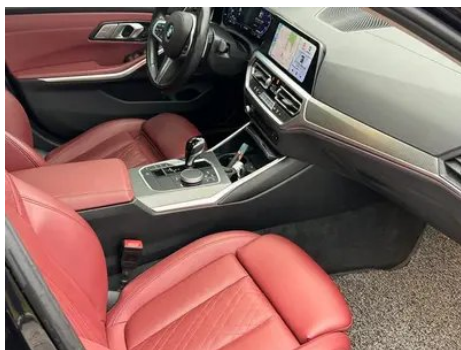

Vehicle Detail Report

BMW 3 Series 2022 Restyling 325i M Sports Night Suit

Basic Information

Brand	BMW
Mileage	33,000 km
Color	Black
First Registration	2022-03-01
Transfer Count	0

Vehicle Images

Vehicle Condition

1. Right rear quarter panel, Paint repair, Body panel repair.

Configuration Information

Model Information

Model Name	3 Series 2022 Model Refresh 325i M Sport Night Sky Package
Launch Date	2022.04

Basic parameters