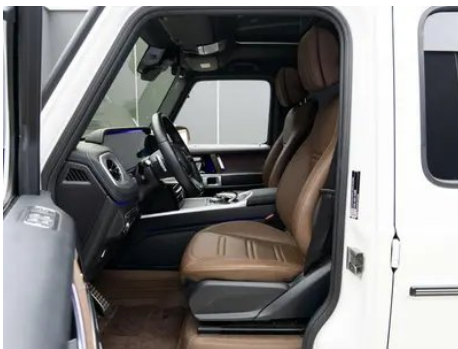

Vehicle Detail Report

Mercedes-Benz G-Class 2022 G 350

Basic Information

Brand	Mercedes-Benz
Mileage	43,000 km
Color	White
First Registration	2022-01-01
Transfer Count	2

Vehicle Images

Vehicle Condition

1. Driver's seat rails and frame, Signs of removal. 2. Front passenger seat rails and frame, Signs of removal.