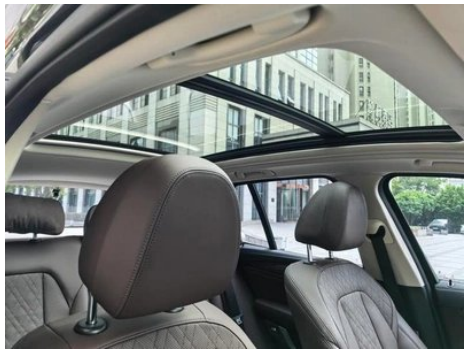

Vehicle Condition

1. Inner side of left C-pillar, Scratch. 2. Inner side of right C-pillar, Scratch.

Configuration Information

Model Information

Model Name	BMW X3 2022 Restyling xDrive30i Premium Class M Obsidian Night Suit
Launch Date	2021.10