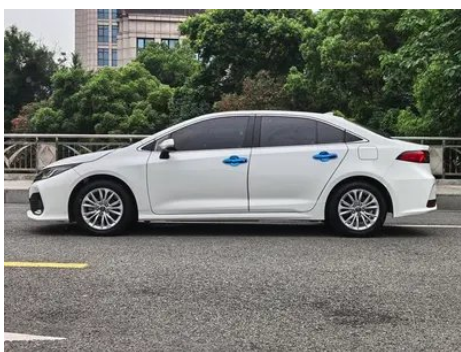

Vehicle Detail Report

Toyota Allion 2021 2.0L Flagship Edition

Basic Information

Brand	Toyota
Mileage	55,700 km
Color	White
First Registration	2022-06-01
Transfer Count	0

Vehicle Images

Vehicle Condition

1. Left rear quarter panel, Paint repair, Body panel repair.

Configuration Information

Model Information

Model Name	Toyota Allion 2021 2.0L Flagship Edition
Launch Date	2021.04

Basic parameters

Vehicle Class	compact car
Energy Type	Gasoline
Maximum Power (kW)	126
Maximum Torque (N·m)	205
Transmission	CVT continuously variable (simulating 10 gears)
Body Type	Sedan
Engine	2.0L 171 horsepower L4
Dimensions (L×W×H) (mm)	4720*1780*1435