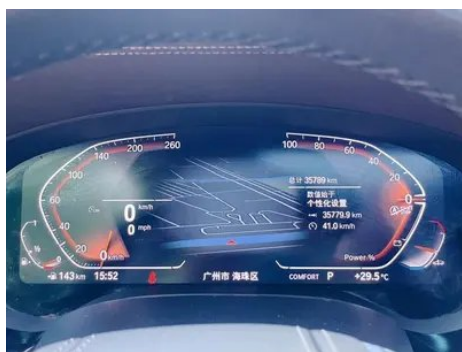

Vehicle Condition

1. Original metal body panels with factory paint.

Configuration Information

Model Information

Model Name	BMW 5 Series 2023 530Li Luxury Package - Leading Model
Launch Date	2023.01

Basic parameters

Vehicle Class	Mid-size and large cars
Energy Type	Gasoline
Maximum Power (kW)	180
Maximum Torque (N·m)	350
Transmission	8-gear manual integration
Body Type	Sedan
Engine	2.0T 245 horsepower L4
Dimensions (L×W×H) (mm)	5106*1868*1500
Official 0-100 km/h Acceleration (s)	7
Top Speed (km/h)	250
Curb Weight (kg)	1707
Maximum Gross Weight (kg)	2260
WLTP Combined Fuel Consumption (L/100km)	7.80

engine

Engine Model	B48B20G
Displacement (mL)	1998
Displacement (L)	2.0
Induction Type	Turbocharging
Cylinder Arrangement	L